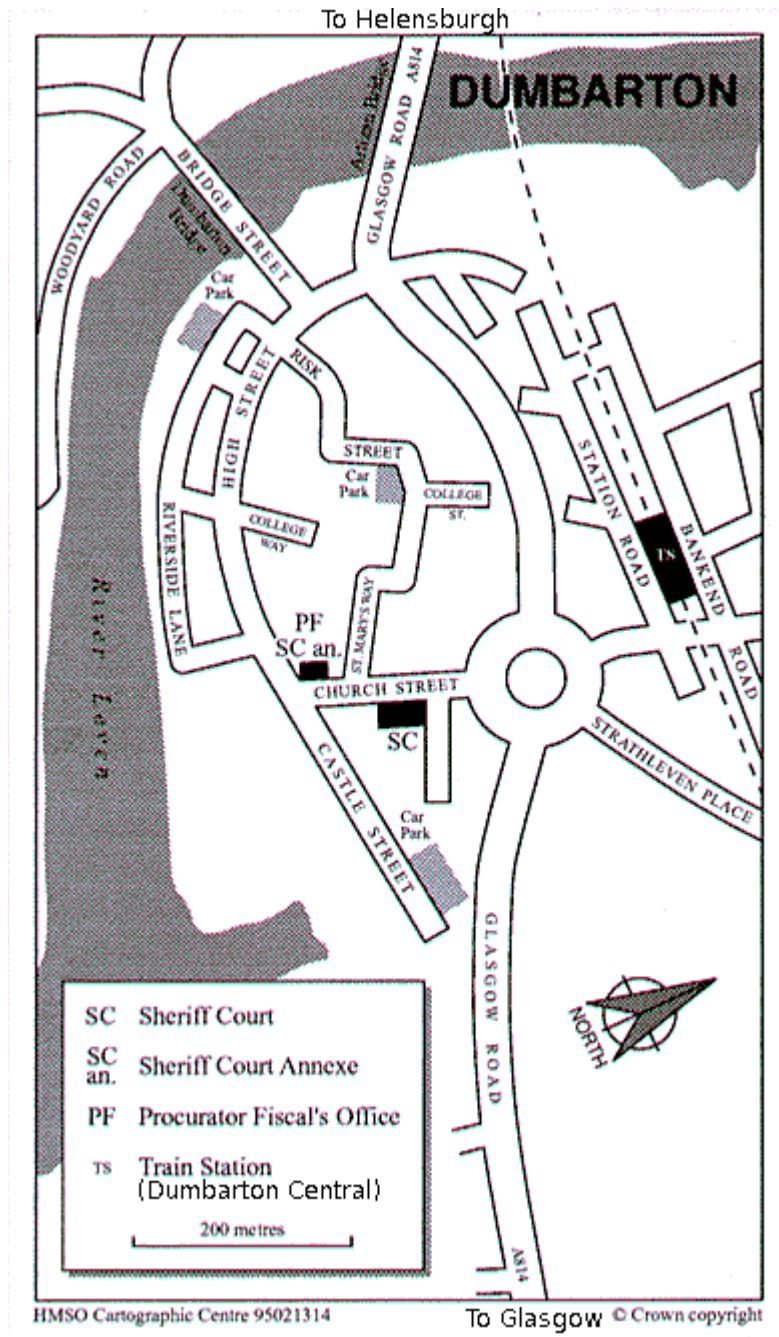

Dumbarton Sheriff Court.

Address: Church Street
Dumbarton, G82 1QR

Dumbarton Sheriff Clerk's Office

Tel: 01389-763266

Fax: 01389-764085

Email: dumbarton@scotcourts.gov.uk

Parking in Dumbarton

There is limited public car parking at the Court and additional free parking in Castle Street.