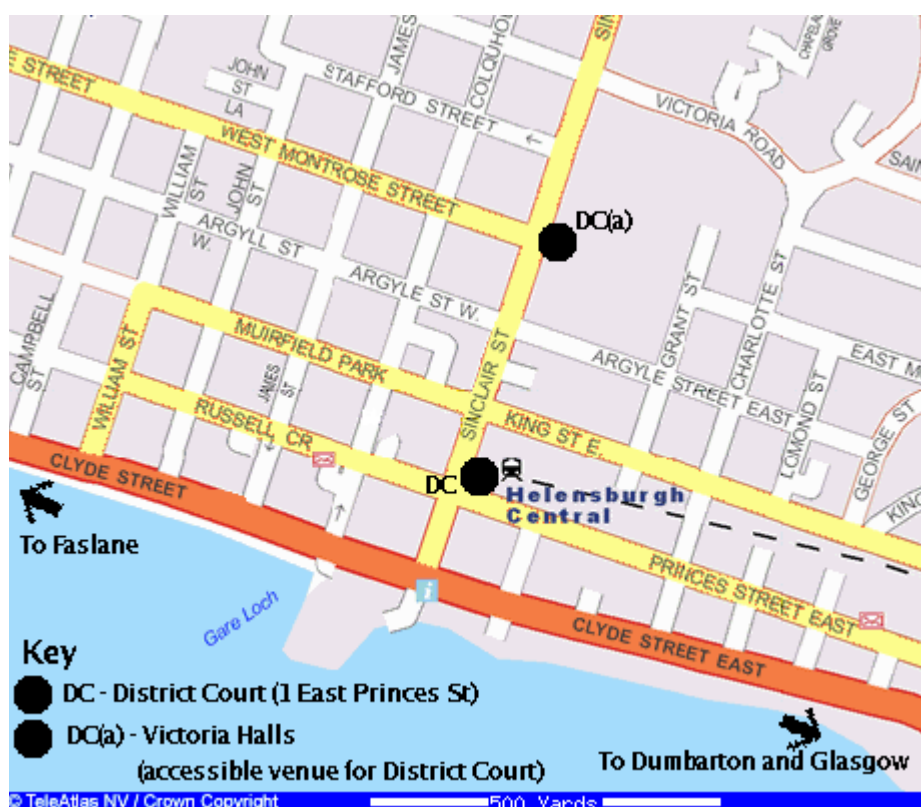

Faslane 365

Maps of Local Courts

Helensburgh District Court

Address: 1 East Princes Street
Helensburgh

Helensburgh Police Office
Tel: 01436 633600 (to check what
time the District Court is sitting)

The District Court is on the corner of East Princes St and Sinclair St next door to Helensburgh Central Station. **This is the dot marked DC on the map.**

Or sometimes another venue is used which has wheelchair access and a hearing loop system. This Victoria Halls which is further up Sinclair St on the right hand side facing uphill. **This is the dot marked DC(a) on the map.**

Faslane is to the left of the map and Glasgow to the right.

Parking in Helensburgh.

- On street parking or free car park at the pier (make sure you are in the free bit!)
- Up to two hours free in the Co-op car park, just behind the station — vehicle access from East King St.
- Free car park at Victoria Halls